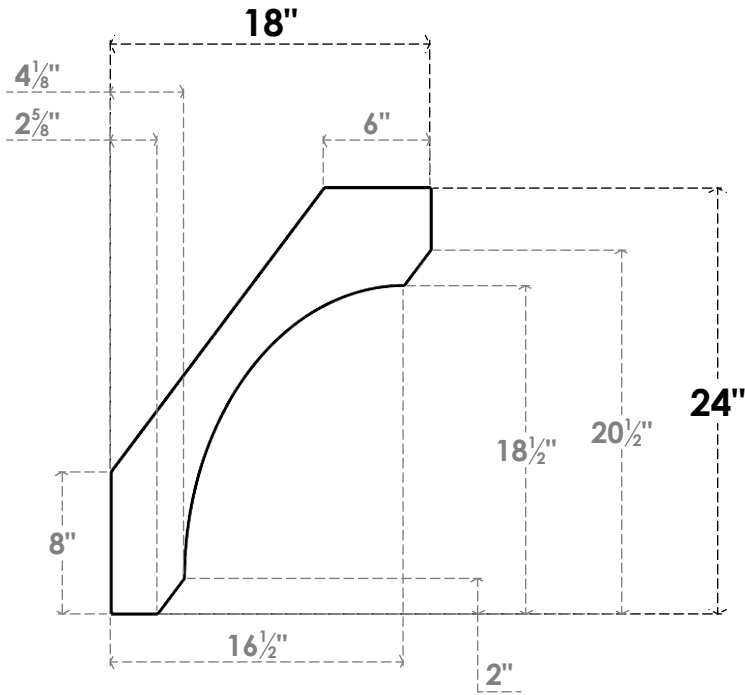

ITEM NUMBER: BRCPC040X18000X24000LEC

4"W X 18"D X 24"H LEGACY ARCHITECTURAL GRADE PVC CLOSED KNEE BRACE

SIDE PROFILE

FRONT PROFILE

ISOMETRIC

EKENA MILLWORK
2300 WEST MAIN ST.
CLARKSVILLE, TX 75426
TOLL FREE: 866-607-0453
WWW.EKENAMILLWORK.COM

NOTES

1. INSTALLATION TO BE COMPLETED IN ACCORDANCE WITH MANUFACTURER'S SPECIFICATIONS.
2. DRAWING MAY NOT BE TO SCALE
3. THIS DRAWING IS INTENDED FOR DESIGN AND PLANNING PURPOSES ONLY.
4. ALL INFORMATION CONTAINED HEREIN WAS CURRENT AT THE TIME OF DEVELOPMENT BUT MUST BE REVIEWED AND APPROVED BY THE PRODUCT MANUFACTURER TO BE CONSIDERED ACCURATE.
5. ARCHITECTURAL GRADE PVC PRODUCTS ARE MADE FROM EXPANDED CELLULAR PVC AND COME NATURALLY WHITE BUT MAY BE PAINTED