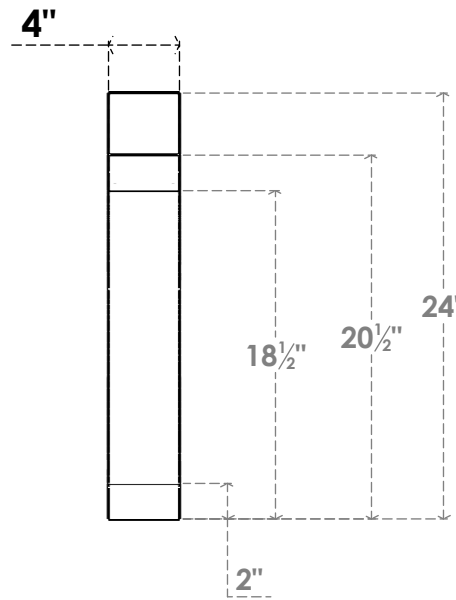

ITEM NUMBER: BRCPC040X18000X24000LEC

4"W X 18"D X 24"H LEGACY ARCHITECTURAL GRADE PVC CLOSED KNEE BRACE

SIDE PROFILE

FRONT PROFILE

ISOMETRIC

EKENA MILLWORK
2300 WEST MAIN ST.
CLARKSVILLE, TX 75426
TOLL FREE: 866-607-0453
WWW.EKENAMILLWORK.COM

NOTES

1. INSTALLATION TO BE COMPLETED IN ACCORDANCE WITH MANUFACTURER'S SPECIFICATIONS.
2. DRAWING MAY NOT BE TO SCALE
3. THIS DRAWING IS INTENDED FOR DESIGN AND PLANNING PURPOSES ONLY.
4. ALL INFORMATION CONTAINED HEREIN WAS CURRENT AT THE TIME OF DEVELOPMENT BUT MUST BE REVIEWED AND APPROVED BY THE PRODUCT MANUFACTURER TO BE CONSIDERED ACCURATE.
5. ARCHITECTURAL GRADE PVC PRODUCTS ARE MADE FROM EXPANDED CELLULAR PVC AND COME NATURALLY WHITE BUT MAY BE PAINTED